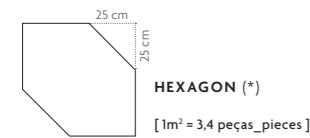

(*) Peças produzidas de acordo com quantidades mínimas de 10m².
(*) Pieces produced in minimum quantities of 10m².
(*) Pièces produites selon des quantités minimales de 10m².
(*) Piezas producidas en cantidades mínimas de 10m².

30x60 - 60x60 - 60x120 - 45x90 - 90x90	SOFT	V3	5	—	—	—	—	—	—	—
60x60	MATT RECT	V3	5	class 2	B	R10	36*	≥0,42	U4P4+E3C2	—
30x30 - 60x120 - 45x90 - 90x90	MATT RECT	V3	5	class 2	B	R10	36*	≥0,42	U4P3E3C2	—
HEXAGON 60x60	MATT RECT	V3	5	class 2	B	R10	36*	≥0,42	—	—