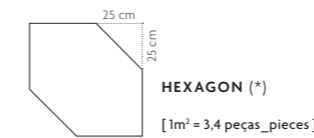

30x60 - 60x60 - 60x120 - 45x90 - 90x90	SOFT	V3	5	—	—	—	—	—	—	—
60x60	MATT RECT	V3	5	class 2	B	R10	36*	≥0,42	U4P4+E3C2	—
30x30 - 60x120 - 45x90 - 90x90	MATT RECT	V3	5	class 2	B	R10	36*	≥0,42	U4P3E3C2	—
HEXAGON 60x60	MATT RECT	V3	5	class 2	B	R10	36*	≥0,42	—	—