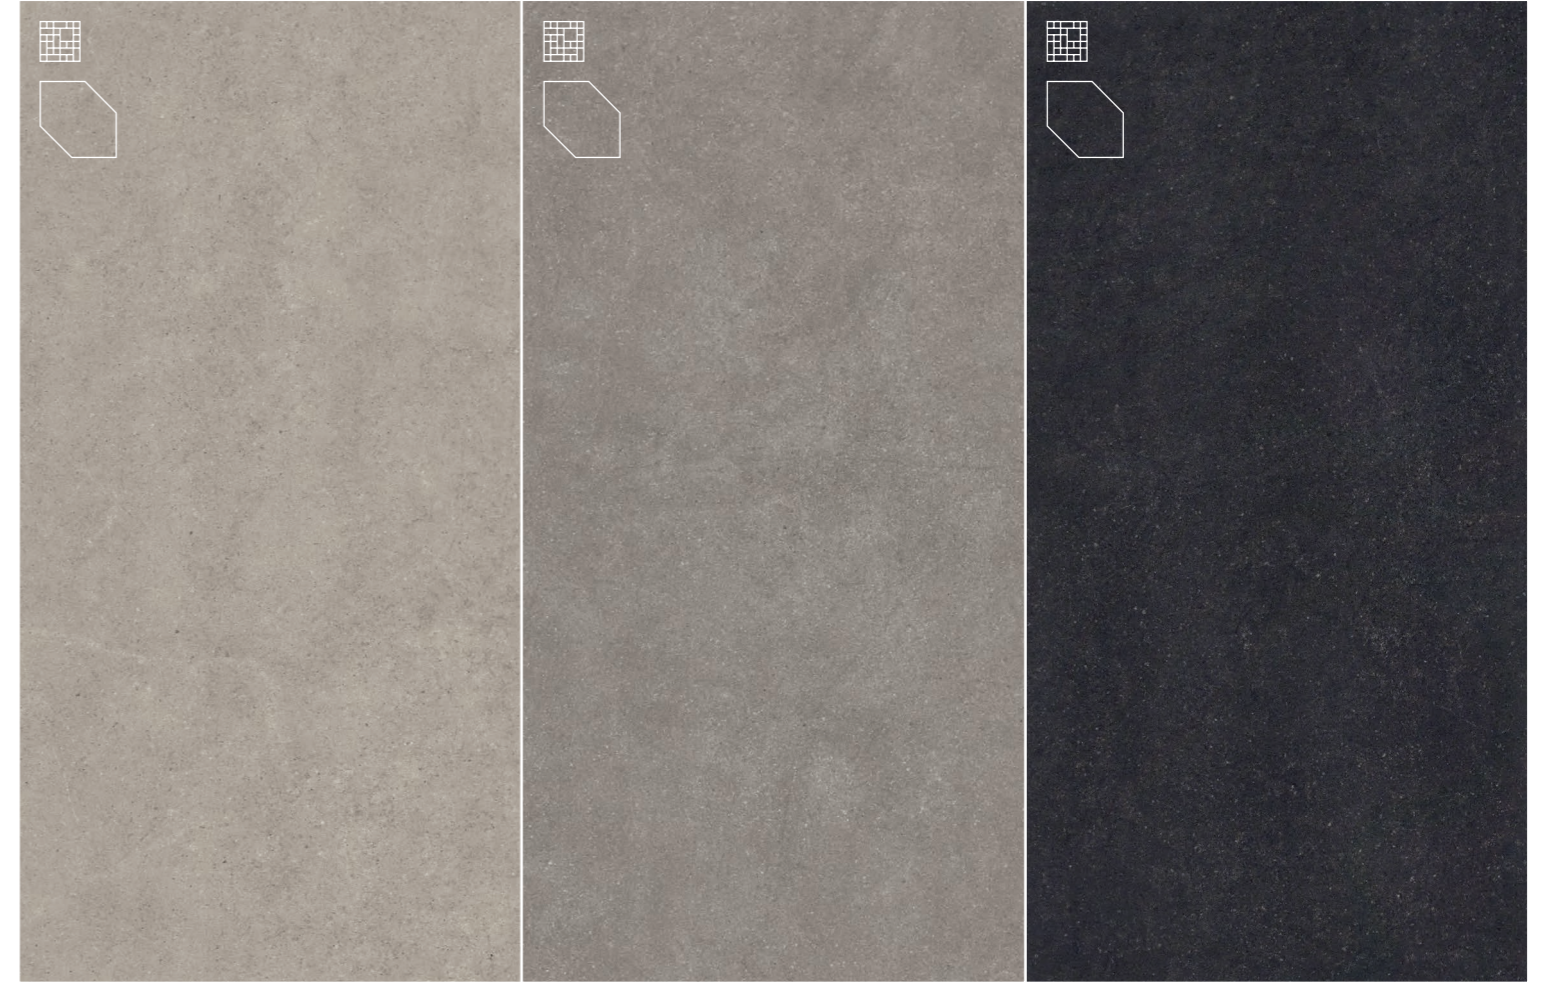

OMNISTONE

FULL BODY

OMNISTONE ROPE

30x60	MATT RECT	[29,5x59,2x0,98 cm]	P102
	SOFT	[29,5x59,2x0,98 cm]	P102
60x60	MATT RECT	[59,2x59,2x0,98 cm]	P102
	SOFT	[59,2x59,2x0,98 cm]	P102
60x120	MATT RECT	[59,2x118,6x0,98 cm]	P114
	SOFT	[59,2x118,6x0,98 cm]	P114
45x90	MATT RECT	[44,35x88,9x1,05 cm]	P106
	SOFT	[44,35x88,9x1,05 cm]	P106
90x90	MATT RECT	[88,9x88,9x1,05 cm]	P114
	SOFT	[88,9x88,9x1,05 cm]	P114

HEXAGON OMNISTONE ROPE (*)

60x60	MATT RECT	[59,2x59,2x0,98 cm]	P147
	SOFT	[59,2x59,2x0,98 cm]	P147

OMNISTONE IRON

30x60	MATT RECT	[29,5x59,2x0,98 cm]	P102
	SOFT	[29,5x59,2x0,98 cm]	P102
60x60	MATT RECT	[59,2x59,2x0,98 cm]	P102
	SOFT	[59,2x59,2x0,98 cm]	P102
60x120	MATT RECT	[59,2x118,6x0,98 cm]	P114
	SOFT	[59,2x118,6x0,98 cm]	P114
45x90	MATT RECT	[44,35x88,9x1,05 cm]	P106
	SOFT	[44,35x88,9x1,05 cm]	P106
90x90	MATT RECT	[88,9x88,9x1,05 cm]	P114
	SOFT	[88,9x88,9x1,05 cm]	P114

HEXAGON OMNISTONE IRON (*)

60x60	MATT RECT	[59,2x59,2x0,98 cm]	P147
	SOFT	[59,2x59,2x0,98 cm]	P147

OMNISTONE JET

30x60	MATT RECT	[29,5x59,2x0,98 cm]	P102
	SOFT	[29,5x59,2x0,98 cm]	P102
60x60	MATT RECT	[59,2x59,2x0,98 cm]	P102
	SOFT	[59,2x59,2x0,98 cm]	P102
60x120	MATT RECT	[59,2x118,6x0,98 cm]	P114
	SOFT	[59,2x118,6x0,98 cm]	P114
45x90	MATT RECT	[44,35x88,9x1,05 cm]	P106
	SOFT	[44,35x88,9x1,05 cm]	P106
90x90	MATT RECT	[88,9x88,9x1,05 cm]	P114
	SOFT	[88,9x88,9x1,05 cm]	P114

HEXAGON OMNISTONE JET (*)

60x60	MATT RECT	[59,2x59,2x0,98 cm]	P147
	SOFT	[59,2x59,2x0,98 cm]	P147

30x60 - 60x60 - 60x120 - 45x90 - 90x90	SOFT	V3	5	—	—	—	—	—	—	—
60x60	MATT RECT	V3	5	class 2	B	R10	36*	≥0,42	U4P4+E3C2	—
30x30 - 60x120 - 45x90 - 90x90	MATT RECT	V3	5	class 2	B	R10	36*	≥0,42	U4P3E3C2	—
HEXAGON 60x60	MATT RECT	V3	5	class 2	B	R10	36*	≥0,42	—	—