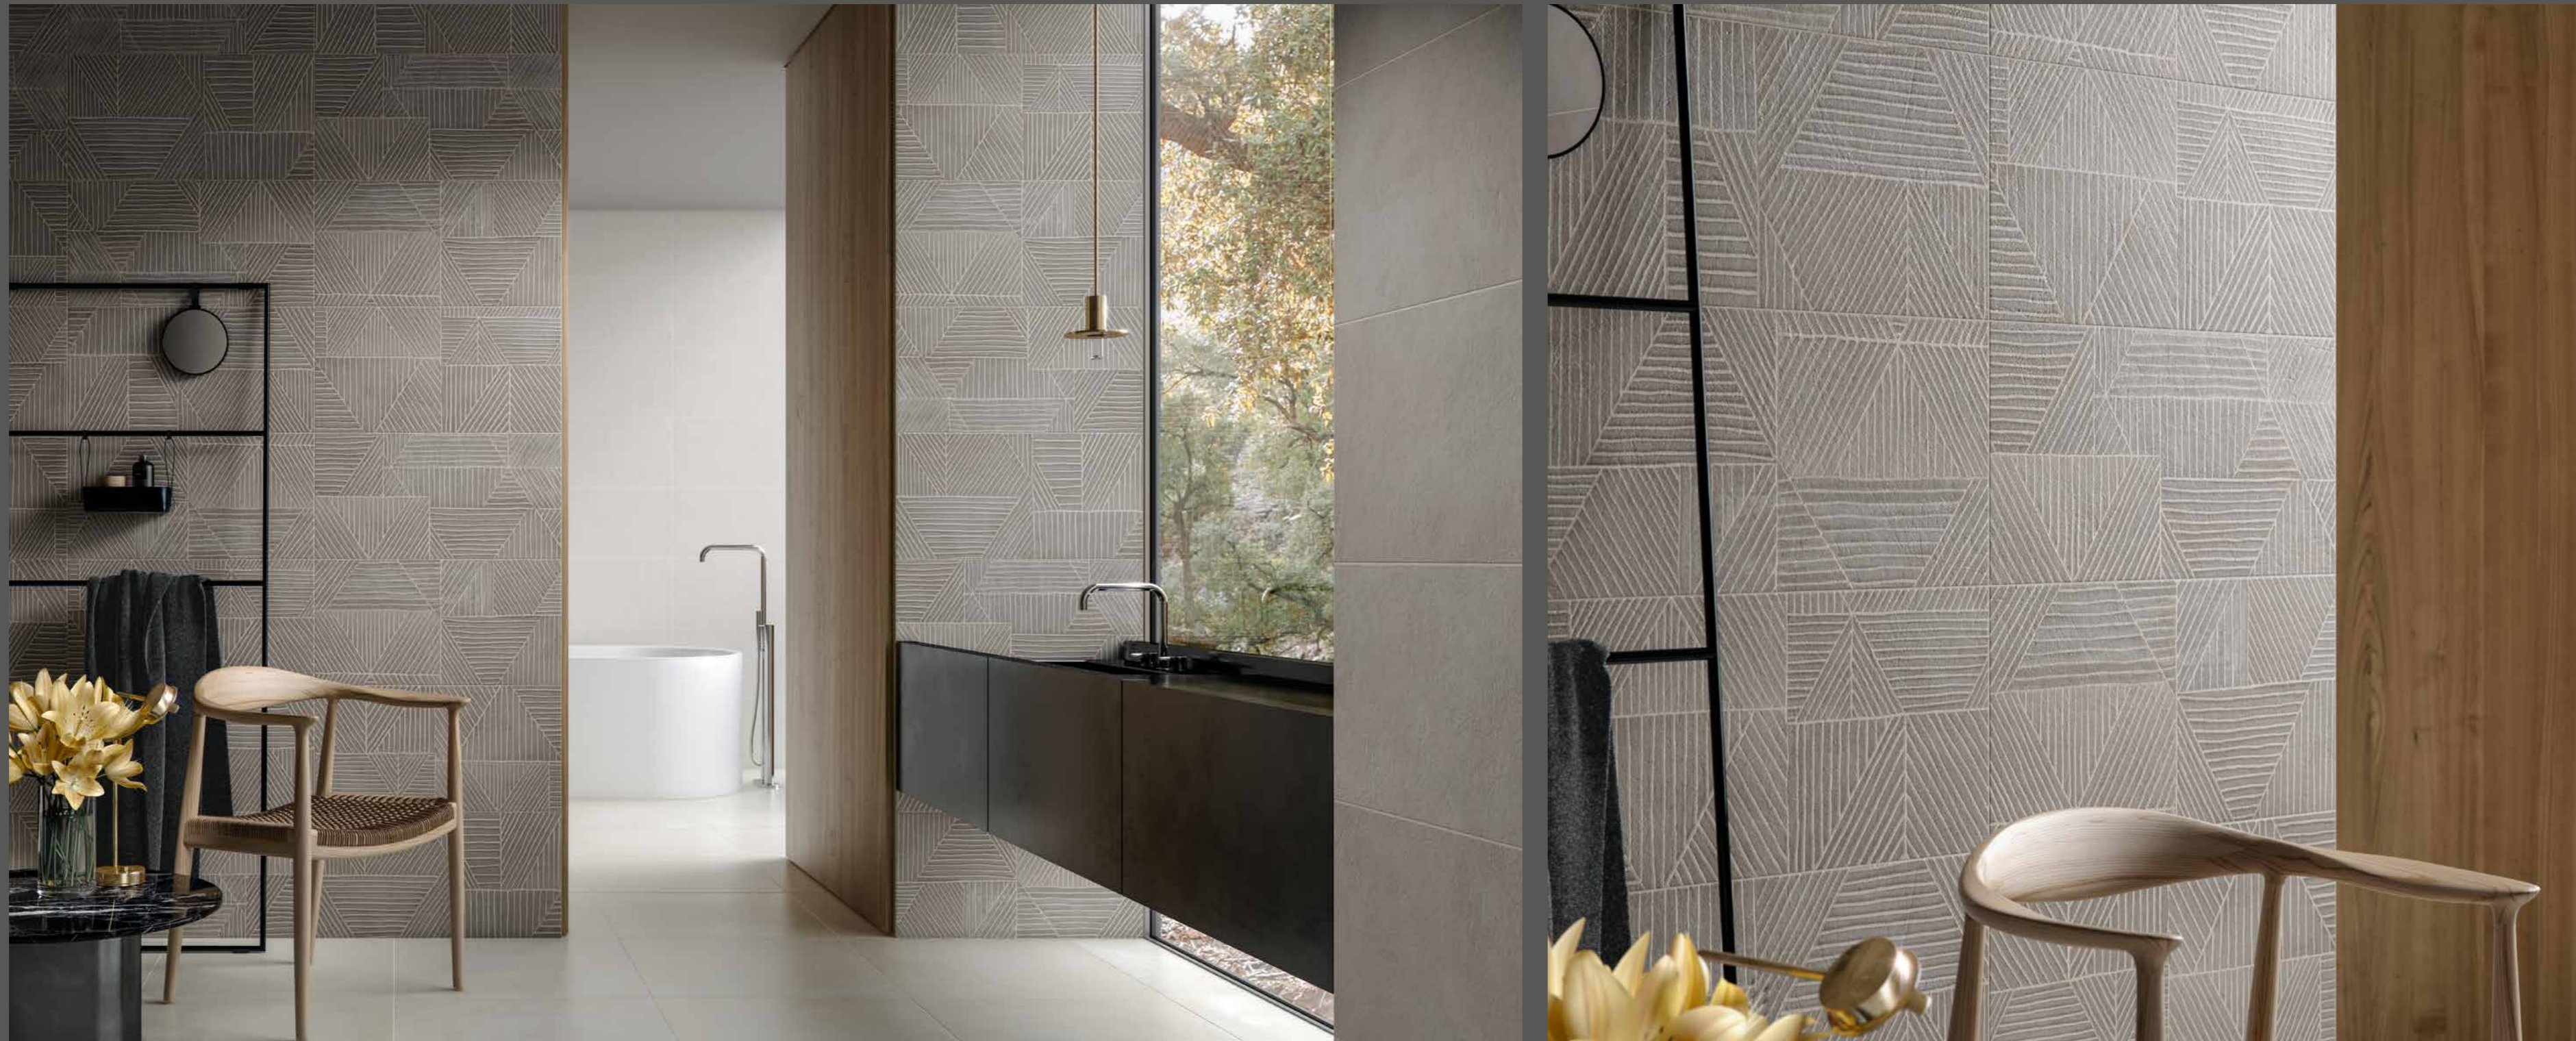

parede
wall

Decor Tokyo Brown TK46R
34 x 66,5cm . 13,4" x 26,2" / R17

parede
wall

Tokyo Brown TK45R
34 x 66,5cm . 13,4" x 26,2" / R16

pavimento
floor

Newstreet Pearl NW09
60 x 60cm . 23,6" x 23,6" / C03