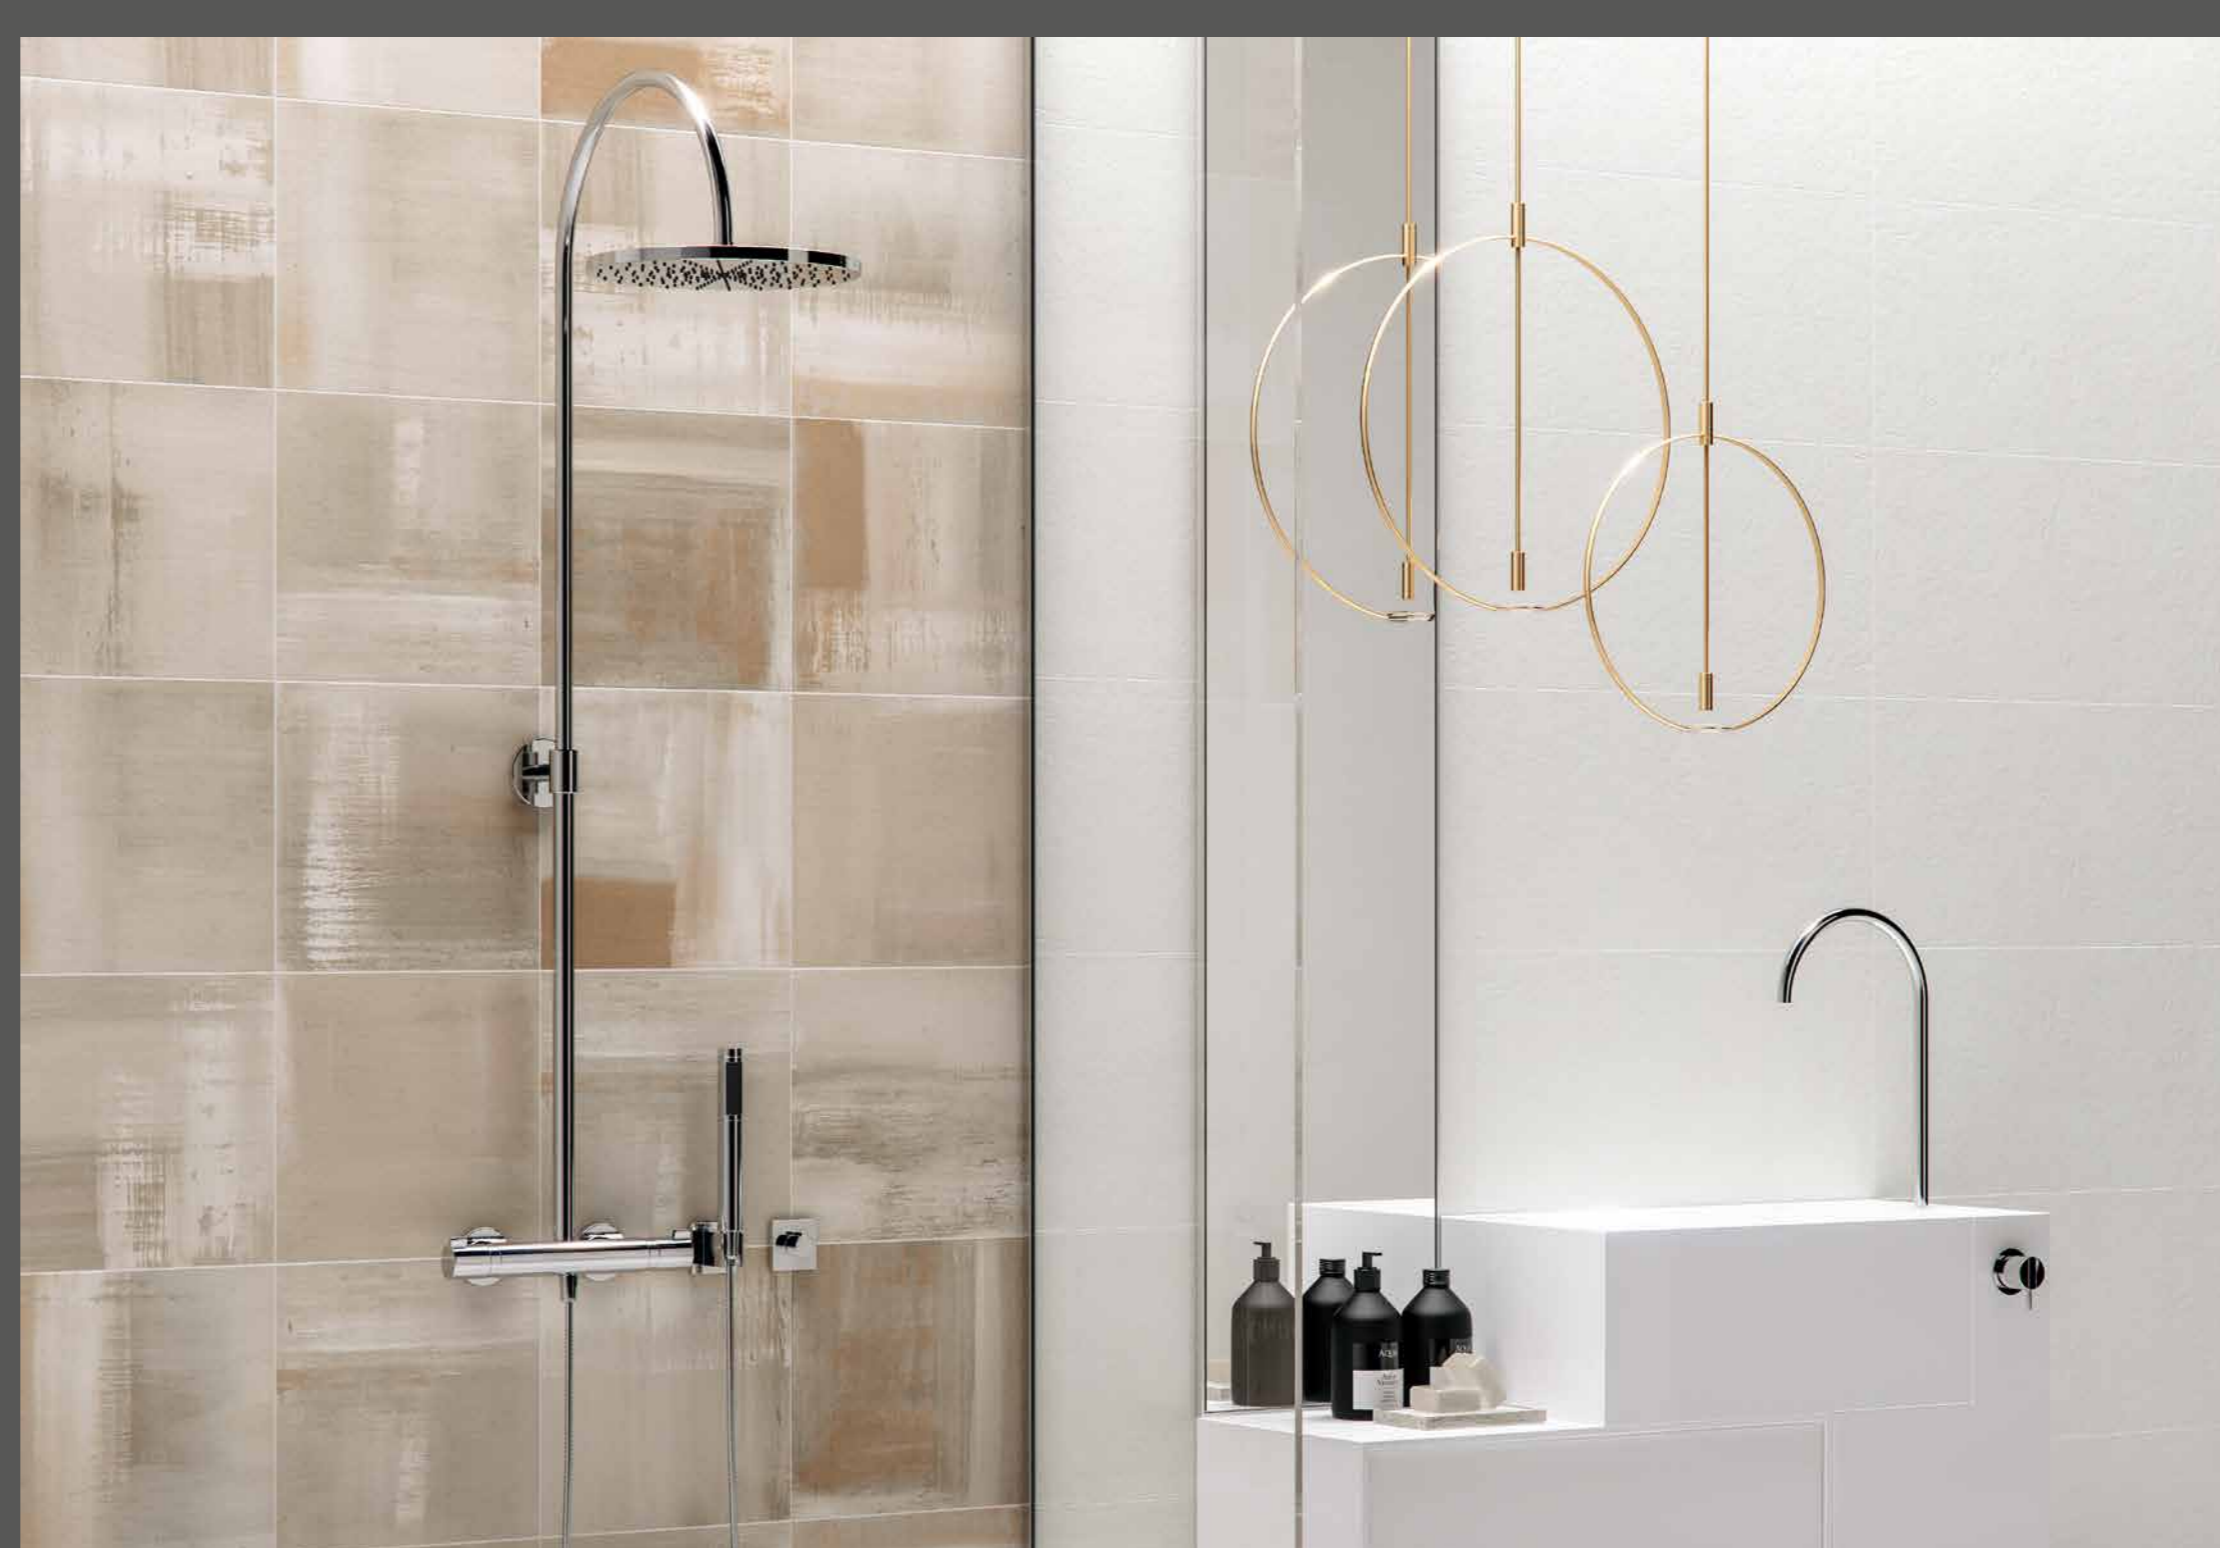

parede
wall

Paint Cream PT20
33 x 33cm . 13" x 13" / M13

parede
wall

Tokyo Pearl TK05R
34 x 66,5cm . 13,4" x 26,2" / R16

pavimento
floor

Newstreet Pearl NW09
60 x 60cm . 23,6" x 23,6" / C03